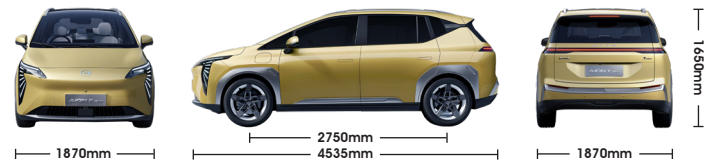

ADiGO SPACE Intelligent Cabin (Interior)

Panoramic Sunroof	•	
14.6-inch Touchscreen Display	•	
10.25-inch Instrument Cluster	•	
Apple Carplay	•	
Ambient Light	32 Colors	32 Colors (Changeable to the beat of the music)
Premium Bongiovi Sound System w/ 6 Speakers	•	
Reversing Radar	•	
Leatherette-trimmed Steering Wheel	•	
Leatherette-trimmed Seats	•	
6-Way Adjustable Power Driver Seat	•	
4-Way Adjustable Power Passenger Seat	-	•
Fold-flat Front Seats	•	
60:40 Split & Reclining Rear Seats	•	
Rear Aircon Outlet & USB Port	•	

	Y Plus	Y Plus Premium
Sun Visor w/ Lighted Vanity Mirror	•	
Anti-glare Inside Rear View Mirror	Manual	Electric
One-touch Power Up & Down Four-door (Windows w/ Jam Protection)	•	
IBCM Smart Start	•	
Air Conditioning System	Auto A/C	
Driver's Seat Ventilation	-	•
Rear Seat Center Armrest	-	•
Rear Seat Central Headrest	-	•
Mobile Phone Wireless Charging	•	
Air Conditioning Filter	PM2.5 Filter	

Safety

Dedicated EV Platform	•	
ABS	•	
ESP	•	
Auto Hold	•	
Child Safety Locks on Rear Doors	•	
Battery Low Temperature Heating	•	
Number of Airbags	6	
Intelligent and panoramic HD imaging system	360°	540°
Cruise Control	Cruise Control ONLY	Adaptive Cruise Control with Stop and Go
Forward Collision Warning (FCW)	-	•
Automatic Emergency Braking (AEB)	-	•
Traffic Jam Assist (TJA)	-	•
Lane Departure Warning (LDW)	-	•
Lane Keeping Assist (LKA)	-	•

Dimensions