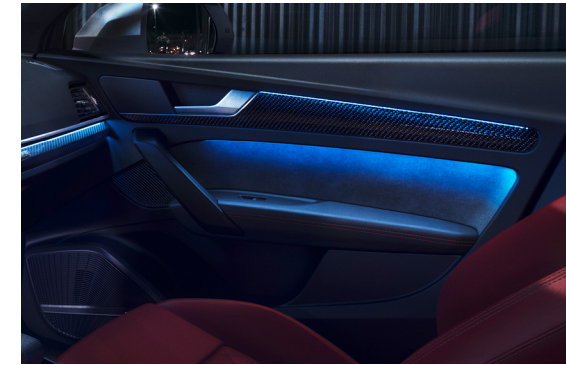

Ambient lighting package plus