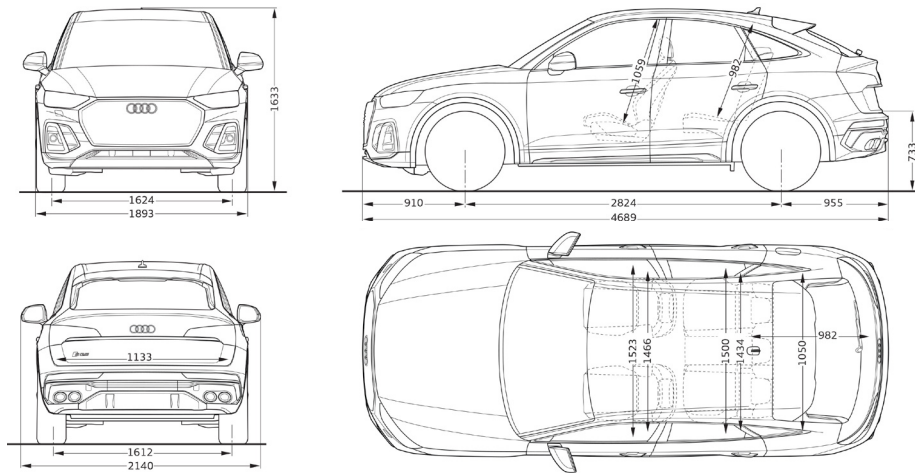

### Measurements (All in mm)

Dimensions are based on technical data from Audi Germany. Actual specifications may vary from models shown.

Wheelbase	2,824
Length	4,689
Height	1,633
Width (mirrors folded/unfolded)	1,893 / 2,140
Track (front/rear)	1,624 / 1,612
Turning circle (m)	11.8
Kerb weight (kg)	1,865
Luggage volume (litres)	500
Fuel tank (litres)	70