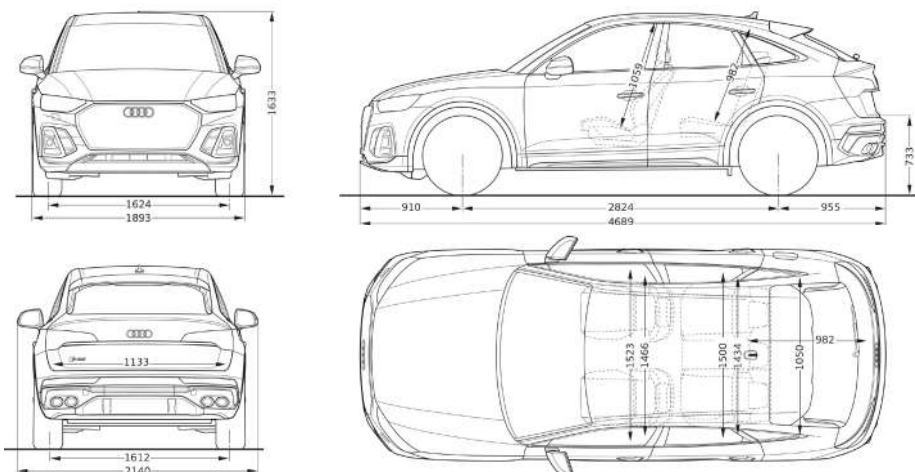

Measurements (All in mm)

Dimensions are based on technical data from Audi Germany.
Actual specifications may vary from models shown.

Wheelbase	2,824
Length	4,689
Height	1,633
Width (mirrors folded/unfolded)	1,893 / 2,140
Track (front/rear)	1,624 / 1,612
Turning circle (m)	11.8
Kerb weight (kg)	1,865
Luggage volume (litres)	500
Fuel tank (litres)	70