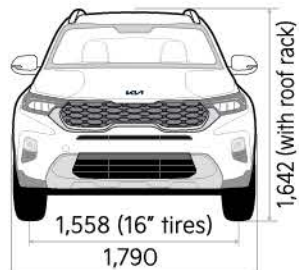

One-tone Body Colors

Wheels

Technical Data

Displacement (cc):	1,497	Overhang (front)	833
Engine type:	Gamma 1.5 MPI	Overhang (rear)	787
Max power (ps/rpm):	115/6,300	Overall length (mm):	4,120
Max torque (Nm/rpm):	144/4,500	Overall width (mm):	1,790
0 - 100km/h (s):	11.0	Overall height (mm):	1,642
Fuel consumption (ℓ/100km):	6.4	Wheelbase (mm):	2,500
Fuel tank (ℓ):	45	Minimum turning radius (m):	5.3
CO₂ emission (g/km):	148	Wheel tread (front)	1,558
VES banding:	B	Wheel tread (rear)	1,571

1.5ℓ Compact SUV

Cycle & Carriage Aftersales Service keeps your car in its prime.

We care for you the same way we care for our family. Experience the Cycle & Carriage Kia Service spirit as we welcome you at our Kia Authorised Service Centres.

With more than a century in the automotive industry, we can assure you that you will enjoy the most comprehensive customer support and exceptional service experience by well-trained professionals, using state-of-the-art technologies, diagnostic tools and genuine parts to keep your Kia vehicle running in peak condition. All Kia genuine parts come with 2 years or 40,000km (whichever comes first) warranty.

This is our commitment to you.

Industry-leading warranty.

We are confident of the quality and durability of every Kia vehicle, having undergone stringent pre-delivery processes and checks before being delivered in pristine condition. We are so confident that your new Kia car will enjoy a 5-year unlimited mileage warranty and a 10-year engine warranty.

From the date of registration, your new Kia car is covered against defects in materials and workmanship for a period of 5 years of factory unlimited mileage.