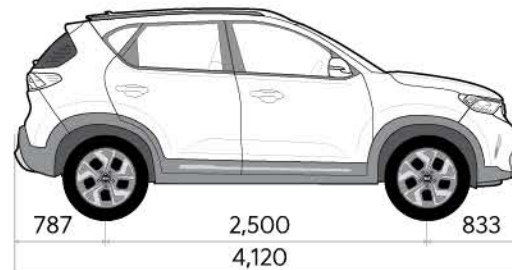

One-tone Body Colors

Wheels

Technical Data

Displacement (cc):	1,497	Overhang (front)	833
Engine type:	Gamma 1.5 MPI	Overhang (rear)	787
Max power (ps/rpm):	115/6,300	Overall length (mm):	4,120
Max torque (Nm/rpm):	144/4,500	Overall width (mm):	1,790
0 - 100km/h (s):	11.0	Overall height (mm):	1,642
Fuel consumption (ℓ/100km):	6.4	Wheelbase (mm):	2,500
Fuel tank (ℓ):	45	Minimum turning radius (m):	5.3
CO₂ emission (g/km):	148	Wheel tread (front)	1,558
VES banding:	B	Wheel tread (rear)	1,571

1.5ℓ Compact SUV

Cycle & Carriage Aftersales Service keeps your car in its prime.

We care for you the same way we care for our family. Experience the Cycle & Carriage Kia Service spirit as we welcome you at our Kia Authorised Service Centres.

With more than a century in the automotive industry, we can assure you that you will enjoy the most comprehensive customer support and exceptional service experience by well-trained professionals, using state-of-the-art technologies, diagnostic tools and genuine parts to keep your Kia vehicle running in peak condition. All Kia genuine parts come with 2 years or 40,000km (whichever comes first) warranty.

This is our commitment to you.

Industry-leading warranty.

We are confident of the quality and durability of every Kia vehicle, having undergone stringent pre-delivery processes and checks before being delivered in pristine condition. We are so confident that your new Kia car will enjoy a 5-year unlimited mileage warranty and a 10-year engine warranty.

From the date of registration, your new Kia car is covered against defects in materials and workmanship for a period of 5 years of factory unlimited mileage.