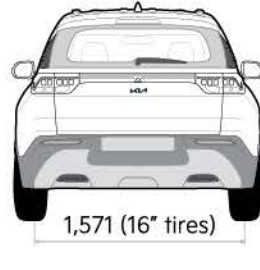

One-tone Body Colors

Wheels

Technical Data

Displacement (cc):	1,497	Overhang (front)	833
Engine type:	Gamma 1.5 MPI	Overhang (rear)	787
Max power (ps/rpm):	115/6,300	Overall length (mm):	4,120
Max torque (Nm/rpm):	144/4,500	Overall width (mm):	1,790
0 - 100km/h (s):	11.0	Overall height (mm):	1,642
Fuel consumption (ℓ/100km):	6.4	Wheelbase (mm):	2,500
Fuel tank (ℓ):	45	Minimum turning radius (m):	5.3
CO₂ emission (g/km):	148	Wheel tread (front)	1,558
VES banding:	B	Wheel tread (rear)	1,571

1.5ℓ Compact SUV

Cycle & Carriage Aftersales Service keeps your car in its prime.

We care for you the same way we care for our family. Experience the Cycle & Carriage Kia Service spirit as we welcome you at our Kia Authorised Service Centres.

With more than a century in the automotive industry, we can assure you that you will enjoy the most comprehensive customer support and exceptional service experience by well-trained professionals, using state-of-the-art technologies, diagnostic tools and genuine parts to keep your Kia vehicle running in peak condition. All Kia genuine parts come with 2 years or 40,000km (whichever comes first) warranty.

This is our commitment to you.

Industry-leading warranty.

We are confident of the quality and durability of every Kia vehicle, having undergone stringent pre-delivery processes and checks before being delivered in pristine condition. We are so confident that your new Kia car will enjoy a 5-year unlimited mileage warranty and a 10-year engine warranty.

From the date of registration, your new Kia car is covered against defects in materials and workmanship for a period of 5 years of factory unlimited mileage.