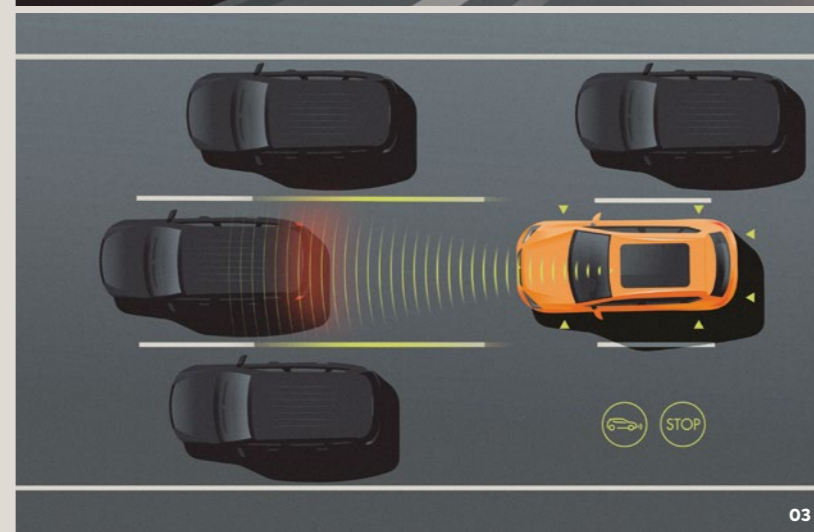

### 02 Pre-crash & Rollover Assist.

Pre-Crash Assist tightens seat belts and closes windows to prepare for an oncoming accident.

02

### 03 Lane Assist.

Detects the lane marking to ensure the SEAT Tarraco stays within the lane.

03

### 04 Blind Spot Assist.

Changing lanes? Blind Spot detection system lets you know if there's anything approaching from behind.

04