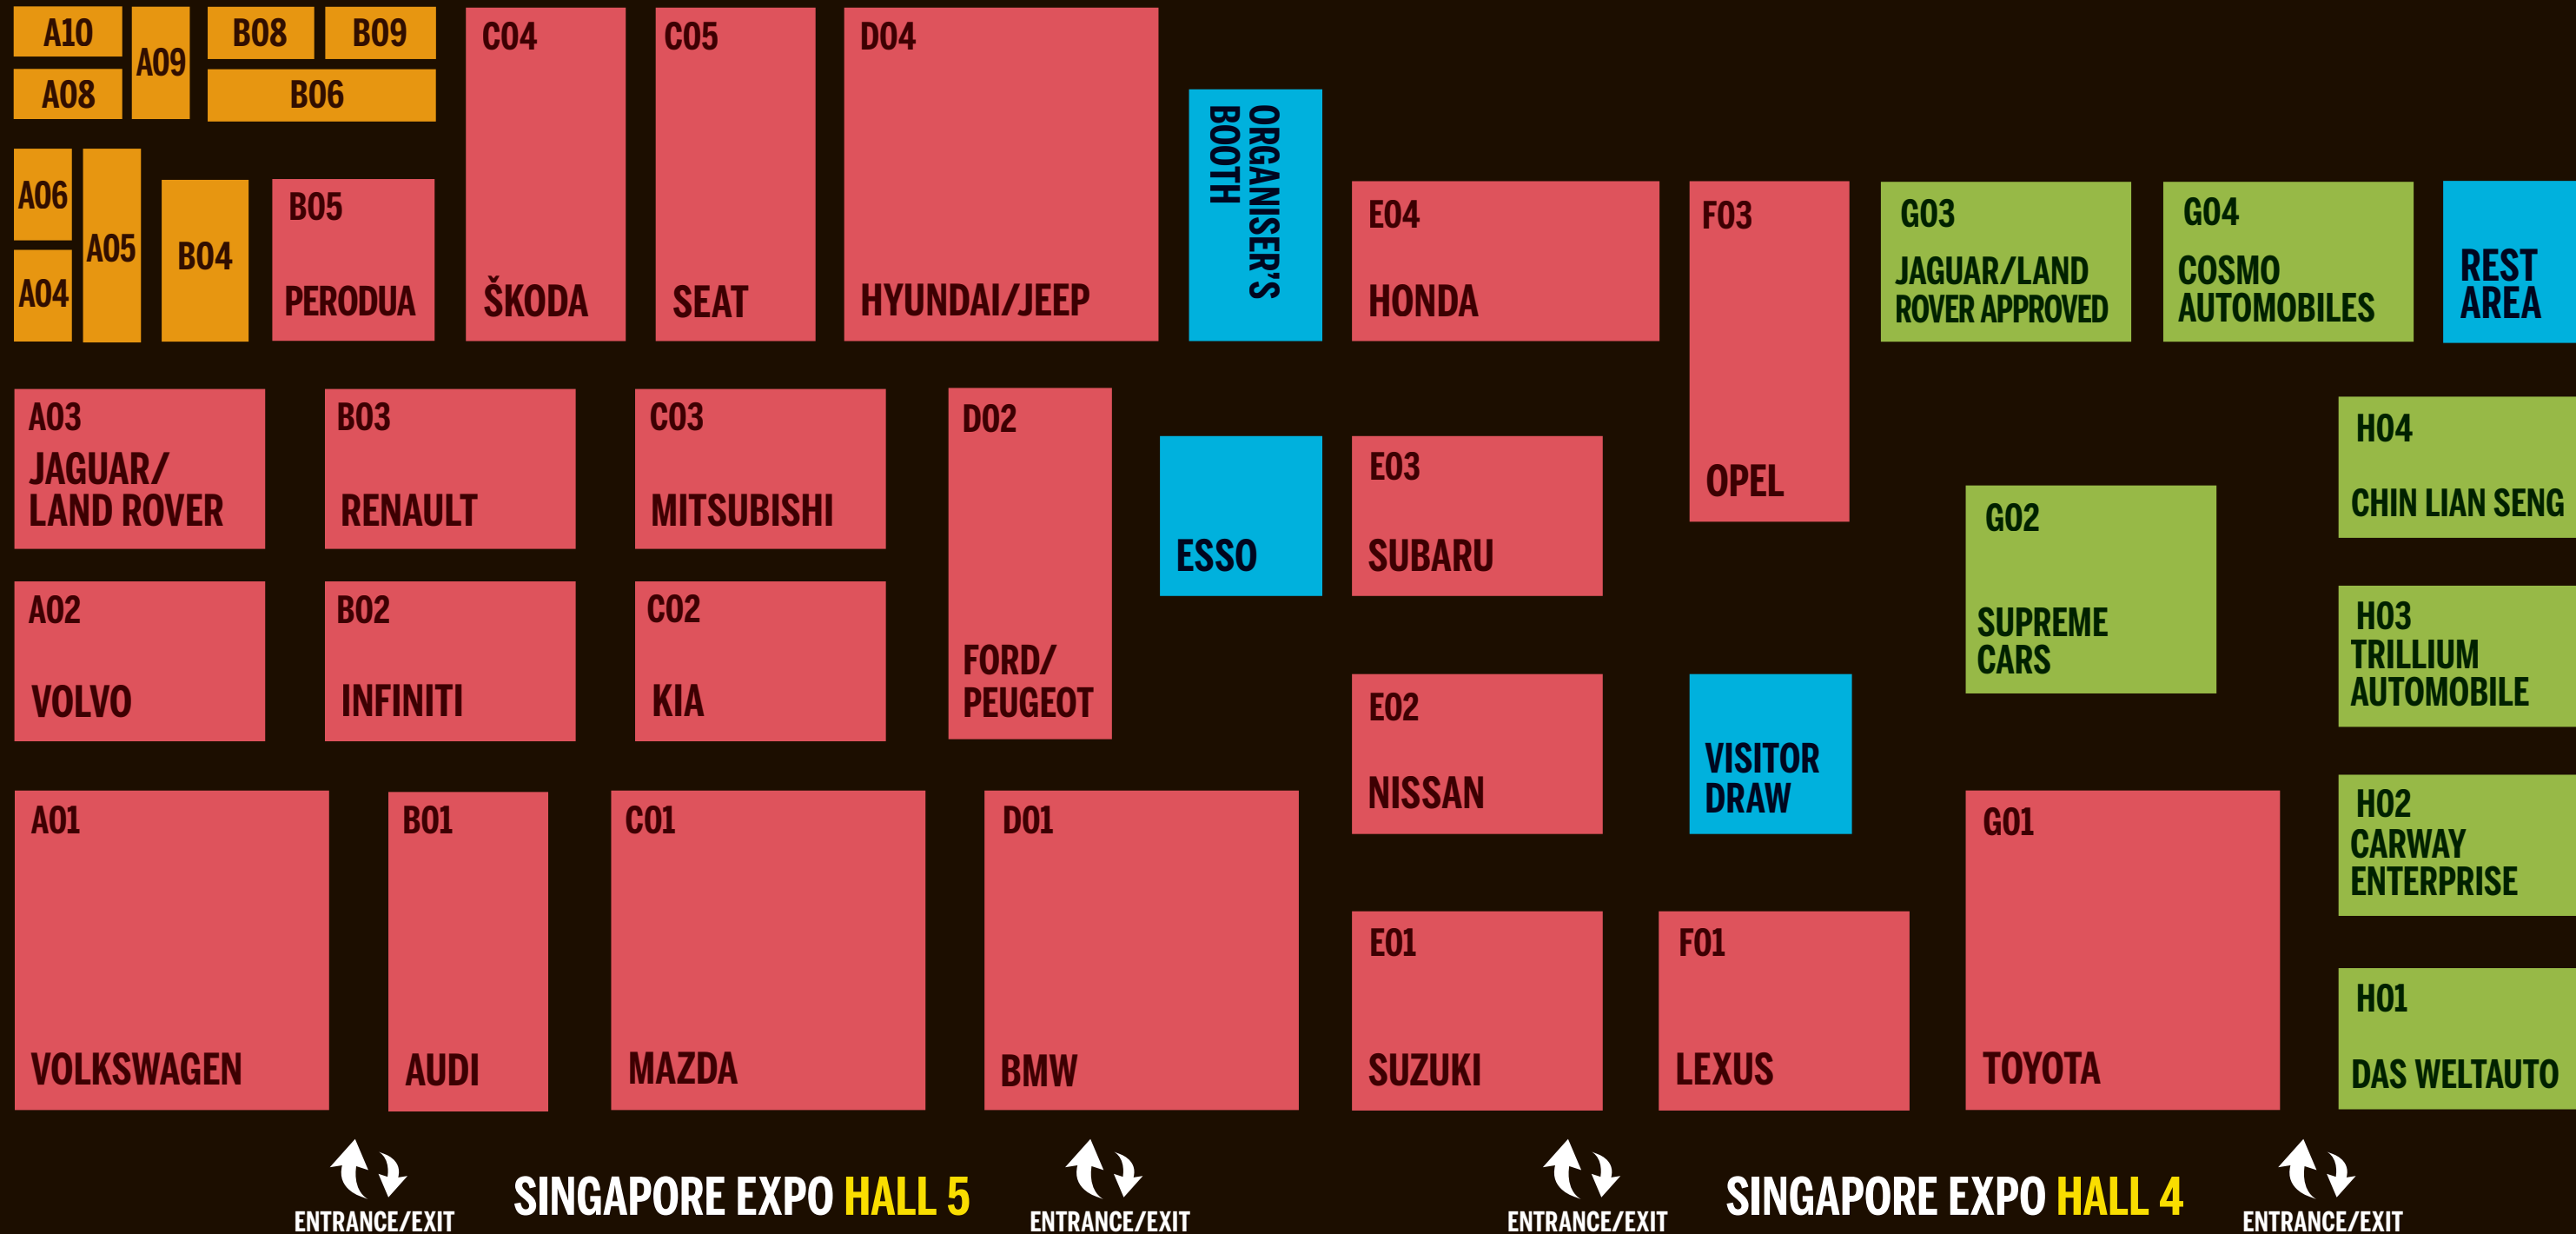

# ALL YOUR FAVOURITE BRANDS UNDER ONE ROOF!

ALL CAR BUYERS  
WILL RECEIVE A

**\$50**  
ESSO PETROL  
VOUCHER\*

SPEND AT LEAST \$100  
ON ACCESSORIES  
AND RECEIVE A

**\$10** ESSO  
PETROL VOUCHER\*

VISITOR DRAW  
(OPEN TO ALL VISITORS)

STAND TO WIN  
**\$6000**  
WORTH OF  
VOUCHERS

\*While stocks last

**AUTHORISED DISTRIBUTORS**

- F03 Auto Germany Pte Ltd (Opel)
- F01 Borneo Motors Singapore Pte Ltd (Lexus)
- G01 Borneo Motors Singapore Pte Ltd (Toyota)
- E01 Champion Motors (1975) Pte Ltd (Suzuki)
- C03 Cycle & Carriage Automotive Pte Ltd (Mitsubishi)
- C02 Cycle & Carriage Kia Pte Ltd (KIA)
- E04 Kah Motor Co. Sdn Bhd (Honda)
- D04 Komoco Motors Pte Ltd (Hyundai, Jeep)
- E03 Motor Image Enterprises Pte Ltd (Subaru)
- D01 Performance Motors Pte Ltd (BMW)
- B05 Perocom Auto Pte Ltd (Perodua)
- B01 Premium Automobiles (Audi)
- E02 Tan Chong Motor Sales Pte Ltd (Nissan)
- C01 Trans Eurokars Pte Ltd (Mazda)
- D02 Vantage Automotive (Ford, Peugeot)
- C05 Vertex Euro Motors Pte Ltd (SEAT)
- C04 Volkswagen Group Singapore Pte Ltd (ŠKODA)
- A01 Volkswagen Group Singapore Pte Ltd (Volkswagen)
- B02 Wearnes Automotive Pte Ltd (INFINITI)
- A03 Wearnes Automotive Pte Ltd (Jaguar Land Rover)
- B03 Wearnes Automotive Pte Ltd (Renault)
- A02 Wearnes Automotive Pte Ltd (Volvo)